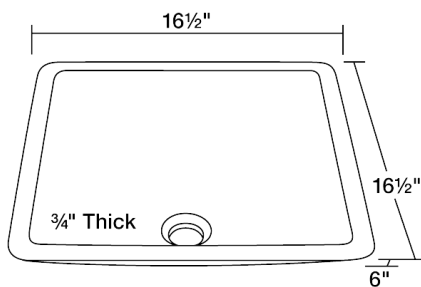

Dimensions

Accessories

Features