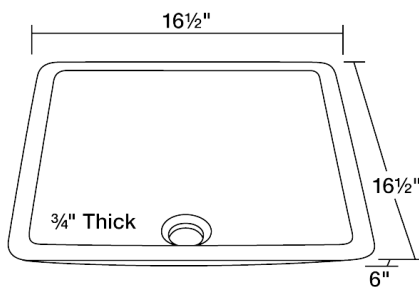

Dimensions

Accessories

Features