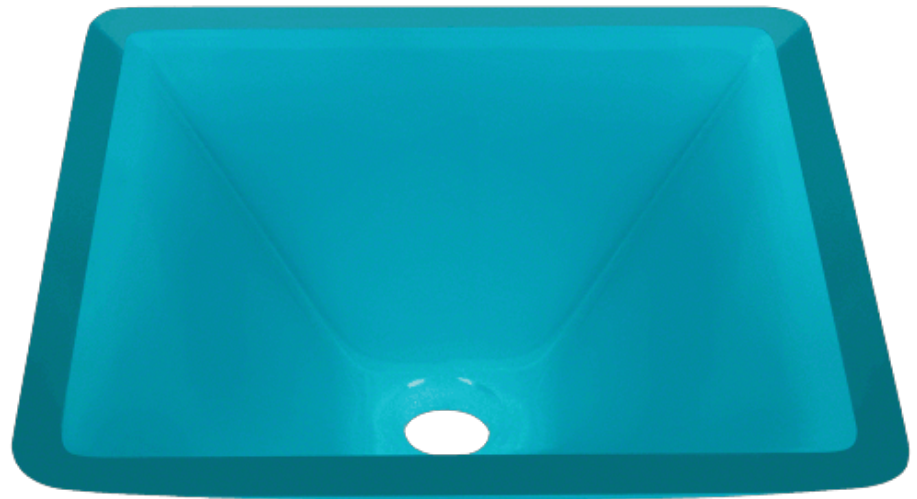

Colored Glass Vessel Sink

S306TQ

16 1/2" x 16 1/2" x 6"

Our line of glass sinks will add elegant beauty to your bathroom. They are manufactured using fully tempered glass, which is stronger and can withstand higher temperatures than normal glass. The glass is nonporous and will not absorb odor or stains making it a very clean option. Our glass sinks are covered by a limited lifetime warranty.

Dimensions

Accessories

Features

Tech Specs

- Available in Crystal, Black, Coral, Aqua, Taupe, and Turquoise.
- Tempered Glass
- Lifetime Warranty
- Turquoise-Colored Glass Throughout