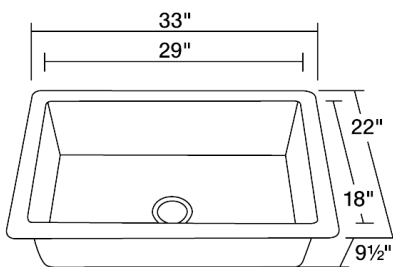

Dimensions

Accessories

Features

Undermount Installation

33" Minimum Cabinet Size

All Natural Materials

Hammered Finish

Center Drain 3 1/2"

One Piece Construction

Naturally Antibacterial

Cutout Template

Hardware Included

Limited Lifetime Warranty

Tech Specs

- Undermount Installation
- Hammered Finish
- Center Drain
- One-Piece Construction

- Naturally Antibacterial
- Cardboard Cutout Template Included
- Installation Hardware Included
- Lifetime Warranty