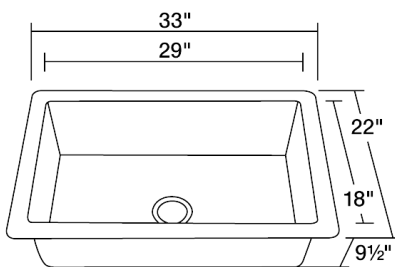

Dimensions

Accessories

Features

Tech Specs

- Undermount Installation
- Hammered Finish
- Center Drain
- One-Piece Construction

- Naturally Antibacterial
- Cardboard Cutout Template Included
- Installation Hardware Included
- Lifetime Warranty