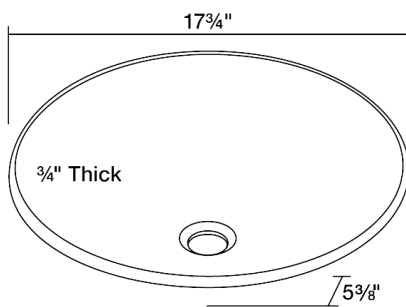

Foil Undertone Glass Vessel Sink

S316

17 3/4" x 17 3/4" x 5 3/8"

Our line of glass sinks will add elegant beauty to your bathroom. They are manufactured using fully tempered glass, which is stronger and can withstand higher temperatures than normal glass. The glass is nonporous and will not absorb odor or stains making it a very clean option. Our glass sinks are covered by a limited lifetime warranty.

Dimensions

Accessories

Features

Tech Specs

- Tempered Glass
- Lifetime Warranty
- Foil-Undertone Glass Sink