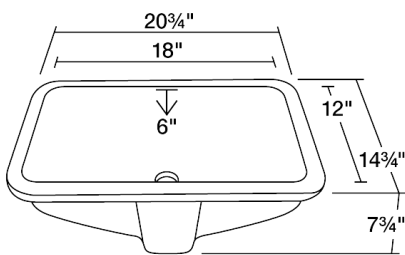

S3191UW

20 3/4" x 14 3/4" x 7 3/4"

Dimensions

Accessories

Features

Tech Specs

- Available in White and Bisque.
- True Vitreous China
- Cardboard Cutout Template Included
- Installation Hardware Included
- Lifetime Warranty