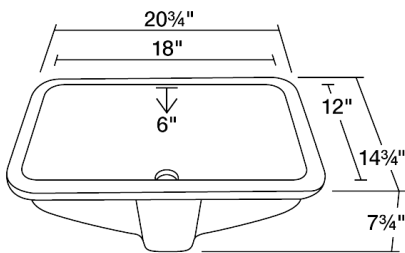

S3191UW

20 3/4" x 14 3/4" x 7 3/4"

Dimensions

Accessories

Features

Tech Specs

- Available in White and Bisque.
- True Vitreous China
- Cardboard Cutout Template Included
- Installation Hardware Included
- Lifetime Warranty