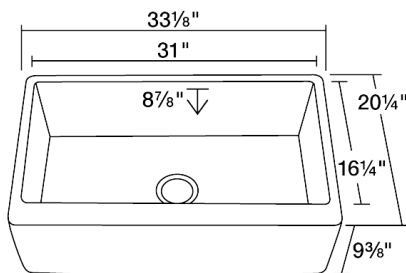

Dimensions

Accessories

Features

Apron Installation

All Natural Materials

Hammered Finish

Center Drain 3 1/2"

One Piece Construction

Naturally Antibacterial

Cutout Template

Limited Lifetime Warranty

Tech Specs

- Farmhouse-Style/Apron Sink Installation
- Hammered Finish
- Center Drain
- One-Piece Construction
- Naturally Antibacterial
- Cardboard Cutout Template Included
- Lifetime Warranty