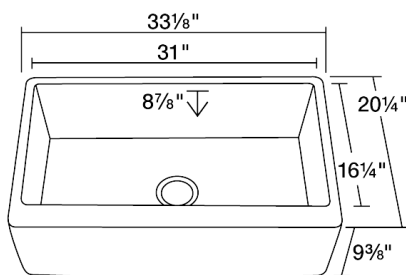

Dimensions

Accessories

Features

Apron Installation

All Natural Materials

Hammered Finish

Center Drain 3 1/2"

One Piece Construction

Naturally Antibacterial

Cutout Template

Limited Lifetime Warranty

Tech Specs

- Farmhouse-Style/Apron Sink Installation
- Hammered Finish
- Center Drain
- One-Piece Construction
- Naturally Antibacterial
- Cardboard Cutout Template Included
- Lifetime Warranty