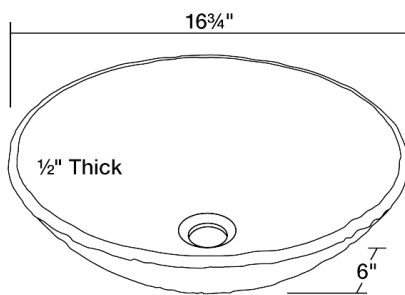

Gold Foil Glass Vessel Bathroom Sink

S326

16 3/4" x 16 3/4" x 6"

Our line of glass sinks will add elegant beauty to your bathroom. They are manufactured using fully tempered glass, which is stronger and can withstand higher temperatures than normal glass. The glass is nonporous and will not absorb odor or stains making it a very clean option. Our glass sinks are covered by a limited lifetime warranty.

Dimensions

Accessories

Features

Tech Specs

- Tempered Glass
- Lifetime Warranty
- Gold Foil-Embossed Glass