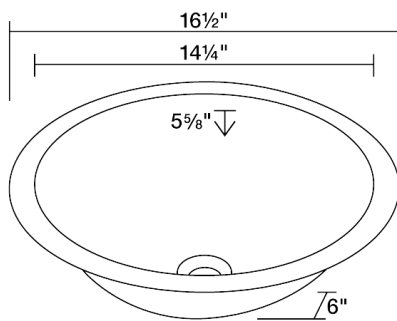

Dimensions

Accessories

No Available Accessories