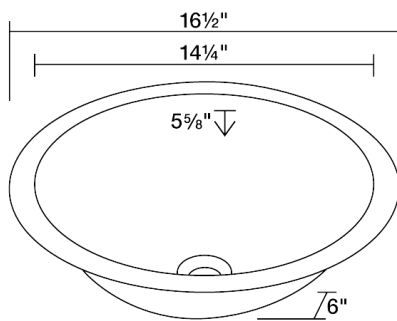

Dimensions

Accessories

No Available Accessories

Features

Topmount or Undermount

Vessel Installation

18" Minimum Cabinet Size

All Natural Materials

Hammered Finish

One Piece Construction

Naturally Antibacterial

Cutout Template

Hardware Included

Limited Lifetime Warranty

Tech Specs

- Undermount, Topmount, or Vessel Installation
- Hammered Finish
- Center Drain
- One-Piece Construction
- Naturally Antibacterial
- Cardboard Cutout Template Included
- Installation Hardware Included
- Lifetime Warranty