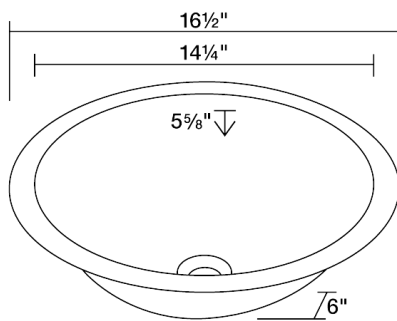

Dimensions

Accessories

No Available Accessories

Features

Topmount or Undermount	Vessel Installation	18" Minimum Cabinet Size	All Natural Materials	Hammered Finish	One Piece Construction
Naturally Antibacterial	Cutout Template	Hardware Included	Limited Lifetime Warranty		

Tech Specs

- Undermount, Topmount, or Vessel Installation
- Hammered Finish
- Center Drain
- One-Piece Construction
- Naturally Antibacterial
- Cardboard Cutout Template Included
- Installation Hardware Included
- Lifetime Warranty