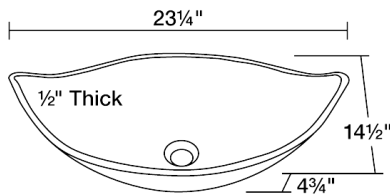

Foil Undertone Leaf Glass Vessel Sink

S346

23 1/4" x 14 1/2" x 4 3/4"

Our line of glass sinks will add elegant beauty to your bathroom. They are manufactured using fully tempered glass, which is stronger and can withstand higher temperatures than normal glass. The glass is nonporous and will not absorb odor or stains making it a very clean option. Our glass sinks are covered by a limited lifetime warranty.

Dimensions

Accessories

Features

Tech Specs

- Tempered Glass
- Lifetime Warranty
- Foil-Undertone Glass Sink