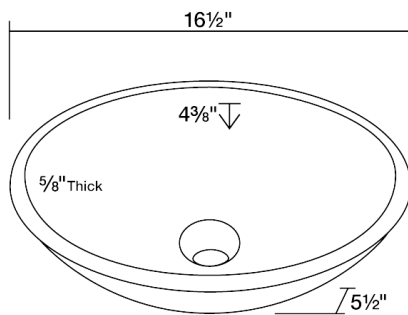

Dimensions

Accessories

Features

Tech Specs

- 5/8" Thick Bowl
- Hand-Polished Onyx
- Lifetime Warranty
- Yellow-Colored Stone Throughout