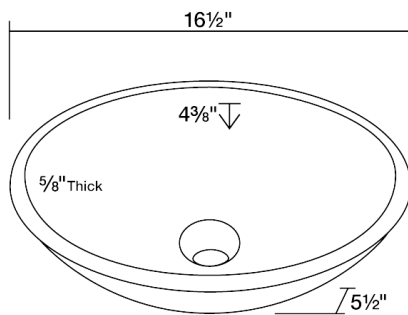

## Honey Onyx Vessel Sink

### Dimensions

### Tech Specs

- 5/8" Thick Bowl
- Hand-Polished Onyx
- Lifetime Warranty
- Yellow-Colored Stone Throughout