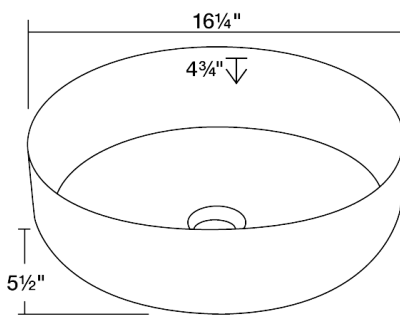

Dimensions

Accessories

S359

16 1/4" x 16 1/4" x 5 1/2"

Features

Tech Specs

- Vessel Installation
- Aged Patina Finish
- Center Drain
- One-Piece Construction
- Lifetime Warranty