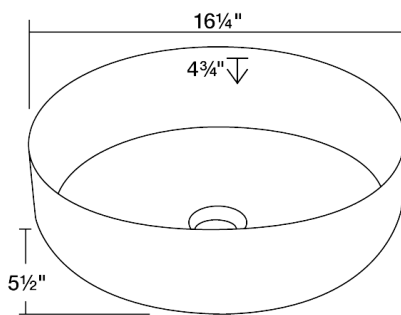

Dimensions

Accessories

S359

16 1/4" x 16 1/4" x 5 1/2"

Features

Tech Specs

- Vessel Installation
- Aged Patina Finish
- Center Drain
- One-Piece Construction
- Lifetime Warranty