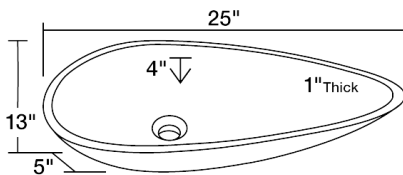

Dimensions

Accessories

Features

Tech Specs

- 1" Thick Bowl
- Hand-Polished Granite
- Lifetime Warranty