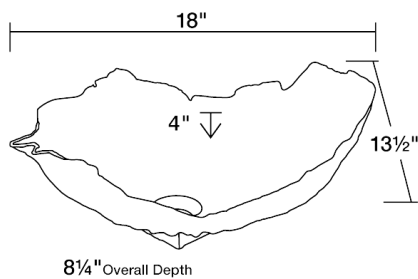

Dimensions

Accessories

S369

18" x 13 1/2" x 8 1/4"

Features

Tech Specs

- Vessel Installation
- Antique Patina Finish
- Center Drain
- One-Piece Construction
- Lifetime Warranty