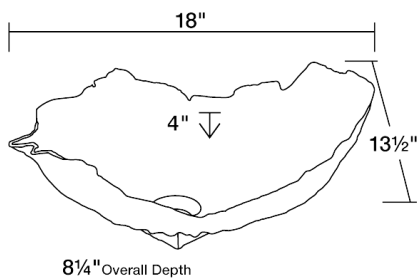

Dimensions

Accessories

S369

18" x 13 1/2" x 8 1/4"

Features

Tech Specs

- Vessel Installation
- 21" Minimum Cabinet Size
- Antique Patina Finish
- Center Drain
- One-Piece Construction
- Lifetime Warranty