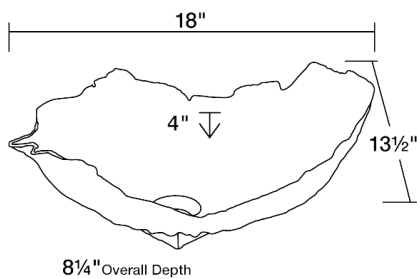

S369

18" x 13 1/2" x 8 1/4"

Dimensions

Accessories

Features

Tech Specs

- Vessel Installation
- Antique Patina Finish
- Center Drain
- One-Piece Construction
- Lifetime Warranty