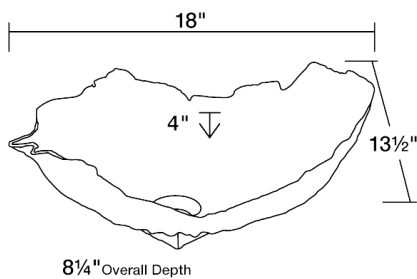

Dimensions

Accessories

S369

18" x 13 1/2" x 8 1/4"

Features

Tech Specs

- Vessel Installation
- Antique Patina Finish
- Center Drain
- One-Piece Construction
- Lifetime Warranty