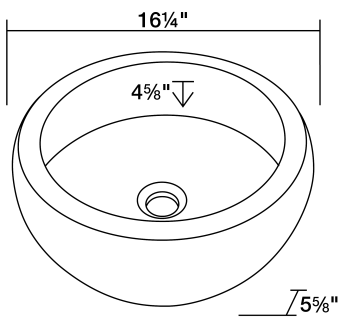

# S404V

16 1/4" x 16 1/4" x 5 5/8"

### Dimensions

### Tech Specs

- Vessel Installation
- 18" Minimum Cabinet Size
- No Hardware Needed
- Lifetime Warranty