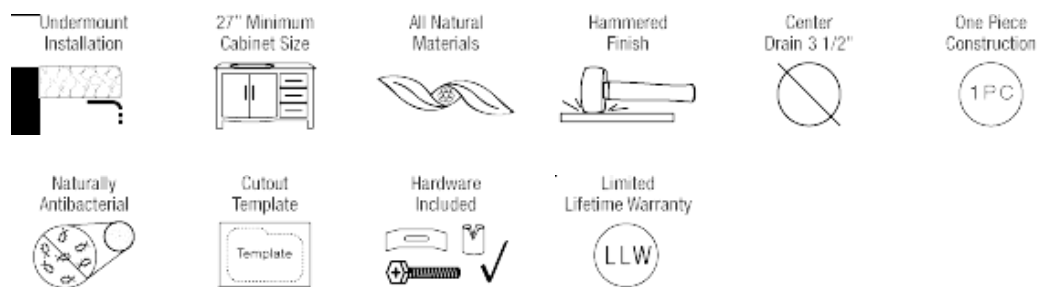

Tech Specs

- Undermount Installation
- Hammered Finish
- Center Drain
- One-Piece Construction
- Naturally Antibacterial
- Cardboard Cutout Template Included
- Installation Hardware Included
- Lifetime Warranty