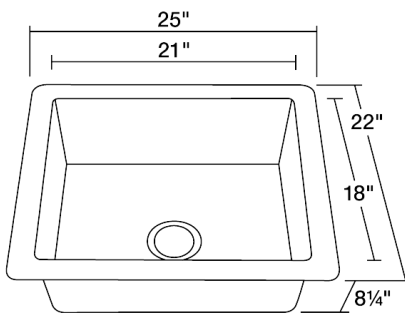

Dimensions

Accessories

Features