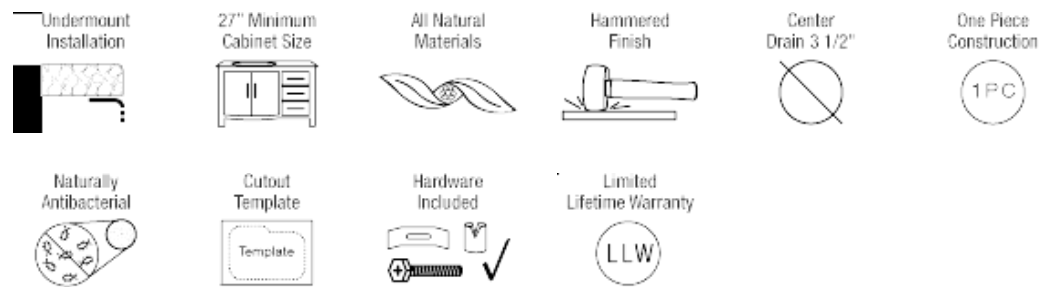

Tech Specs

- Undermount Installation
- Hammered Finish
- Center Drain
- One-Piece Construction
- Naturally Antibacterial
- Cardboard Cutout Template Included
- Installation Hardware Included
- Lifetime Warranty