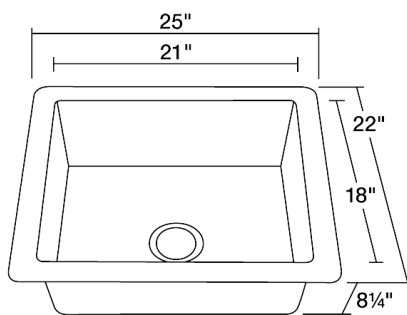

Dimensions

Accessories

Features