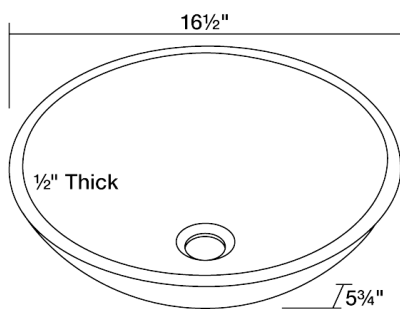

Frosted Glass Vessel Sink

S416

16 1/2" x 16 1/2" x 5 3/4"

Our line of glass sinks will add elegant beauty to your bathroom. They are manufactured using fully tempered glass, which is stronger and can withstand higher temperatures than normal glass. The glass is nonporous and will not absorb odor or stains making it a very clean option. Our glass sinks are covered by a limited lifetime warranty.

Dimensions

Accessories

Features

Tech Specs

- Tempered Glass
- Lifetime Warranty
- Frosted Glass