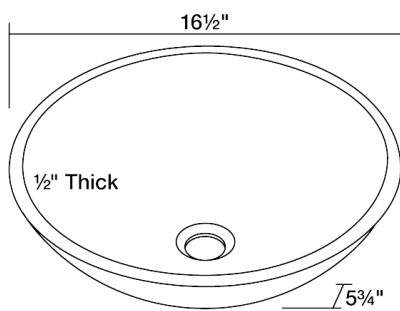

Frosted Glass Vessel Sink

S416

16 1/2" x 16 1/2" x 5 3/4"

Our line of glass sinks will add elegant beauty to your bathroom. They are manufactured using fully tempered glass, which is stronger and can withstand higher temperatures than normal glass. The glass is nonporous and will not absorb odor or stains making it a very clean option. Our glass sinks are covered by a limited lifetime warranty.

Dimensions

Accessories

Features

Tech Specs

- Tempered Glass
- Lifetime Warranty
- Frosted Glass