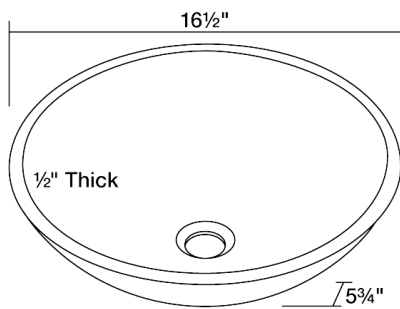

Frosted Glass Vessel Sink

S416

16 1/2" x 16 1/2" x 5 3/4"

Our line of glass sinks will add elegant beauty to your bathroom. They are manufactured using fully tempered glass, which is stronger and can withstand higher temperatures than normal glass. The glass is nonporous and will not absorb odor or stains making it a very clean option. Our glass sinks are covered by a limited lifetime warranty.

Dimensions

Accessories

Features

Tech Specs

- Tempered Glass
- Lifetime Warranty
- Frosted Glass