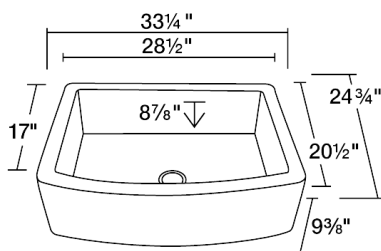

Dimensions

Accessories

Features

Apron Installation

All Natural Materials

Hammered Finish

Center Drain 3 1/2"

Scratch Resistant

One Piece Construction

Naturally Antibacterial

Cutout Template

Limited Lifetime Warranty

Tech Specs

- Farmhouse-Style/Apron Sink Installation
- Hammered Finish
- Center Drain
- Scratch Resistant
- One-Piece Construction
- Naturally Antibacterial
- Cardboard Cutout Template Included
- Lifetime Warranty