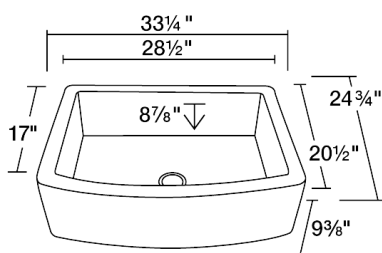

Dimensions

Accessories

Features

Apron Installation

All Natural Materials

Hammered Finish

Center Drain 3 1/2"

One Piece Construction

Naturally Antibacterial

Cutout Template

Limited Lifetime Warranty

Tech Specs

- Farmhouse-Style/Apron Sink Installation
- Hammered Finish
- Center Drain
- One-Piece Construction
- Naturally Antibacterial
- Cardboard Cutout Template Included
- Lifetime Warranty