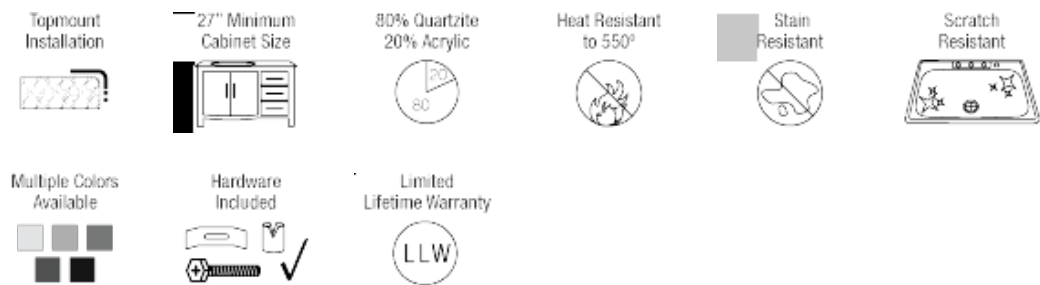

D-Bowl Topmount Composite Granite Sink

S428TM

25" x 22" x 8 1/4"

Our Composite Granite sinks come in six colors to match any countertop: slate, black, mocha, silver, white and beige.

They are made with 80% Quartzite and 20% Acrylic, and have a non-porous surface that gives the sink antibacterial properties. They are extremely scratch resistant, can withstand temperatures up to 550 Degrees, and are unaffected by household acids and cleaners. They are also completely stain resistant. All undermount sinks come with a cardboard cutout template and mounting hardware.

Dimensions

Accessories

Features

Tech Specs

- Available in Beige, Black, Mocha, Silver, Slate, and White.
- Topmount Installation
- Made with 80% Quartz, 20% Acrylic
- All-Natural Materials - Eco-Friendly and Recyclable
- Offset Drain
- Heat Resistant to 550 Degrees
- Stain Resistant
- Scratch Resistant
- Multiple Colors Available
- Installation Hardware Included
- Lifetime Warranty
- Acrylic Provides Sound Dampening - No Pads Needed