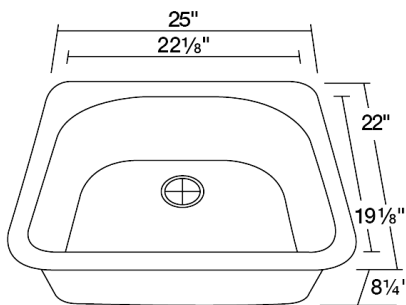

D-Bowl Topmount Composite Granite Sink

S428TM

25" x 22" x 8 1/4"

Our Composite Granite sinks come in six colors to match any countertop: slate, black, mocha, silver, white and beige.

They are made with 80% Quartzite and 20% Acrylic, and have a non-porous surface that gives the sink antibacterial properties. They are extremely scratch resistant, can withstand temperatures up to 550 Degrees, and are unaffected by household acids and cleaners. They are also completely stain resistant. All undermount sinks come with a cardboard cutout template and mounting hardware.

Dimensions

Accessories

Features

Tech Specs

- Available in Beige, Black, Mocha, Silver, Slate, and White.
- Topmount Installation
- Made with 80% Quartzite, 20% Acrylic
- All-Natural Materials - Eco-Friendly and Recyclable
- Offset Drain
- Heat Resistant to 550 Degrees
- Stain Resistant
- Scratch Resistant
- Multiple Colors Available
- Installation Hardware Included
- Lifetime Warranty
- Acrylic Provides Sound Dampening - No Pads Needed