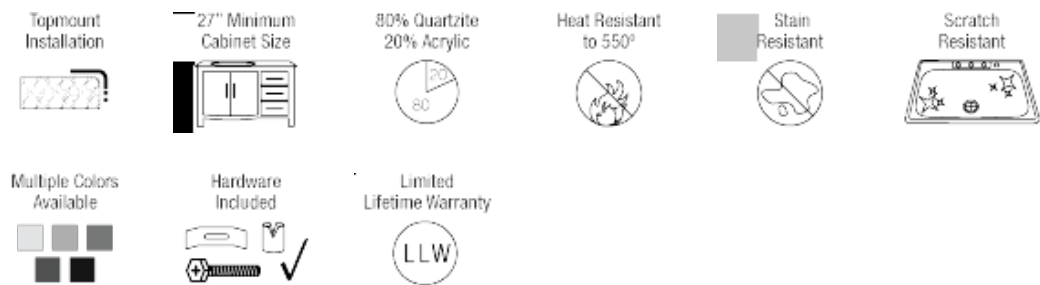

D-Bowl Topmount Composite Granite Sink

S428TM

25" x 22" x 8 1/4"

Our Composite Granite sinks come in six colors to match any countertop: slate, black, mocha, silver, white and beige.

They are made with 80% Quartzite and 20% Acrylic, and have a non-porous surface that gives the sink antibacterial properties. They are extremely scratch resistant, can withstand temperatures up to 550 Degrees, and are unaffected by household acids and cleaners. They are also completely stain resistant. All undermount sinks come with a cardboard cutout template and mounting hardware.

Dimensions

Accessories

Features

Tech Specs

- Available in Beige, Black, Mocha, Silver, Slate, and White.
- Topmount Installation
- Made with 80% Quartzite, 20% Acrylic
- All-Natural Materials - Eco-Friendly and Recyclable
- Offset Drain
- Heat Resistant to 550 Degrees
- Stain Resistant
- Scratch Resistant
- Multiple Colors Available
- Installation Hardware Included
- Lifetime Warranty
- Acrylic Provides Sound Dampening - No Pads Needed