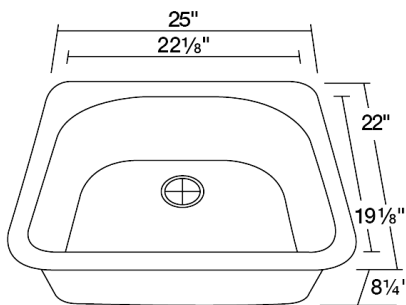

D-Bowl Topmount Composite Granite Sink

S428TM

25" x 22" x 8 1/4"

Our Composite Granite sinks come in six colors to match any countertop: slate, black, mocha, silver, white and beige.

They are made with 80% Quartzite and 20% Acrylic, and have a non-porous surface that gives the sink antibacterial properties. They are extremely scratch resistant, can withstand temperatures up to 550 Degrees, and are unaffected by household acids and cleaners. They are also completely stain resistant. All undermount sinks come with a cardboard cutout template and mounting hardware.

Dimensions

Accessories

Features

Tech Specs

- Available in Beige, Black, Mocha, Silver, Slate, and White.
- Topmount Installation
- Made with 80% Quartz, 20% Acrylic
- All-Natural Materials - Eco-Friendly and Recyclable
- Offset Drain
- Heat Resistant to 550 Degrees
- Stain Resistant
- Scratch Resistant
- Multiple Colors Available
- Installation Hardware Included
- Lifetime Warranty
- Acrylic Provides Sound Dampening - No Pads Needed