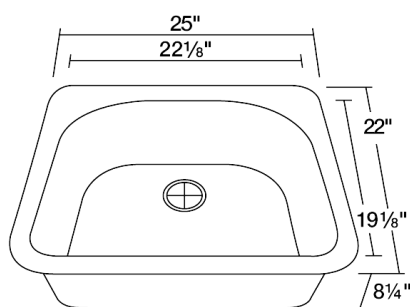

Dimensions

Accessories

S428TW

25" x 22" x 8 1/4"

Features

Tech Specs

- Available in Beige, Black, Mocha, Silver, Slate, and White.
- Topmount Installation
- Made with 80% Quartz, 20% Acrylic
- All-Natural Materials - Eco-Friendly and Recyclable
- Offset Drain
- Heat Resistant to 550 Degrees
- Stain Resistant
- Scratch Resistant
- Multiple Colors Available
- Installation Hardware Included
- Lifetime Warranty
- Acrylic Provides Sound Dampening - No Pads Needed