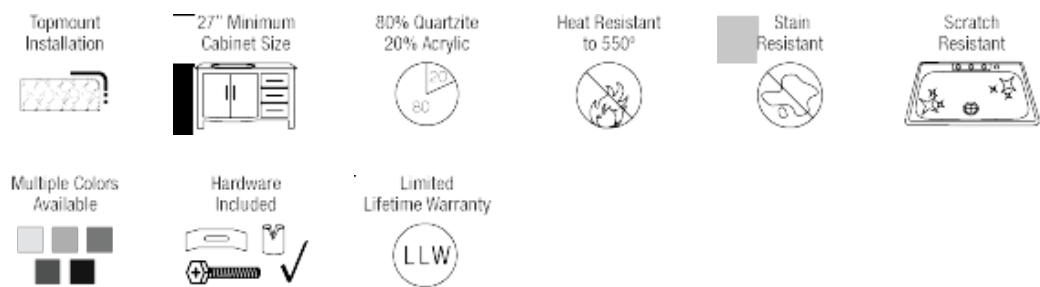

Dimensions

Accessories

S428TW

25" x 22" x 8 1/4"

Features

Tech Specs

- Available in Beige, Black, Mocha, Silver, Slate, and White.
- Topmount Installation
- Made with 80% Quartzite, 20% Acrylic
- All-Natural Materials - Eco-Friendly and Recyclable
- Offset Drain
- Heat Resistant to 550 Degrees
- Stain Resistant
- Scratch Resistant
- Multiple Colors Available
- Installation Hardware Included
- Lifetime Warranty
- Acrylic Provides Sound Dampening - No Pads Needed