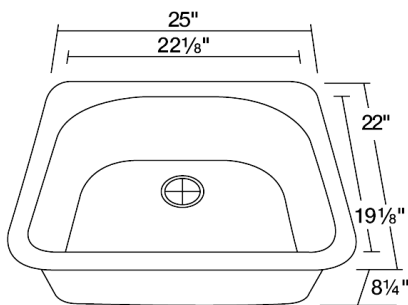

Dimensions

Accessories

S428TW

25" x 22" x 8 1/4"

Features

Tech Specs

- Available in Beige, Black, Mocha, Silver, Slate, and White.
- Topmount Installation
- Made with 80% Quartzite, 20% Acrylic
- All-Natural Materials - Eco-Friendly and Recyclable
- Offset Drain
- Heat Resistant to 550 Degrees
- Stain Resistant
- Scratch Resistant
- Multiple Colors Available
- Installation Hardware Included
- Lifetime Warranty
- Acrylic Provides Sound Dampening - No Pads Needed