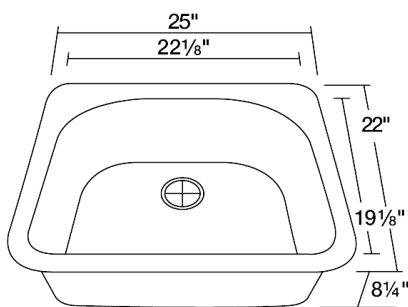

Dimensions

Accessories

S428TW

25" x 22" x 8 1/4"

Features

Tech Specs

- Available in Beige, Black, Mocha, Silver, Slate, and White.
- Topmount Installation
- Made with 80% Quartzite, 20% Acrylic
- All-Natural Materials - Eco-Friendly and Recyclable
- Offset Drain
- Heat Resistant to 550 Degrees
- Stain Resistant
- Scratch Resistant
- Multiple Colors Available
- Installation Hardware Included
- Lifetime Warranty
- Acrylic Provides Sound Dampening - No Pads Needed