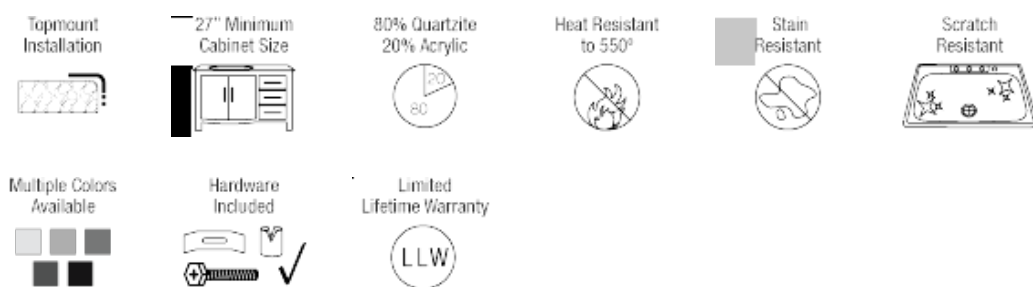

D-Bowl Topmount Composite Granite Sink

Our Composite Granite sinks come in six colors to match any countertop: slate, black, mocha, silver, white and beige.

They are made with 80% Quartzite and 20% Acrylic, and have a non-porous surface that gives the sink antibacterial properties. They are extremely scratch resistant, can withstand temperatures up to 550 Degrees, and are unaffected by household acids and cleaners. They are also completely stain resistant. All undermount sinks come with a cardboard cutout template and mounting hardware.

Dimensions

Accessories

S428TW

25" x 22" x 8 1/4"

Features

Tech Specs

- Available in Beige, Black, Mocha, Silver, Slate, and White.
- Topmount Installation
- Made with 80% Quartz, 20% Acrylic
- All-Natural Materials - Eco-Friendly and Recyclable
- Offset Drain
- Heat Resistant to 550 Degrees
- Stain Resistant
- Scratch Resistant
- Multiple Colors Available
- Installation Hardware Included
- Lifetime Warranty
- Acrylic Provides Sound Dampening - No Pads Needed