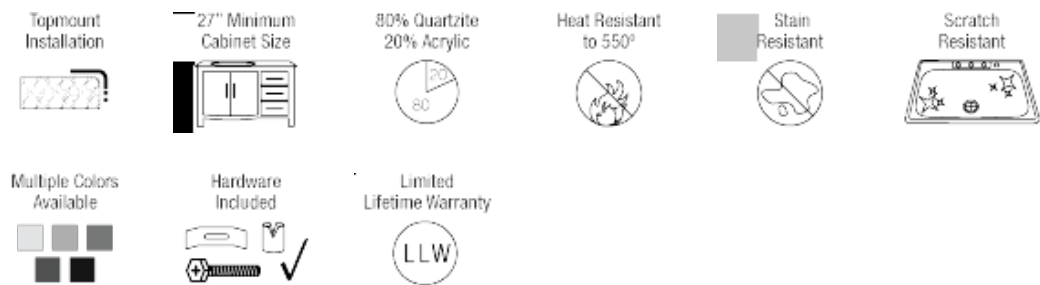

Dimensions

Accessories

S428TW

25" x 22" x 8 1/4"

Features

Tech Specs

- Available in Beige, Black, Mocha, Silver, Slate, and White.
- Topmount Installation
- Made with 80% Quartzite, 20% Acrylic
- All-Natural Materials - Eco-Friendly and Recyclable
- Offset Drain
- Heat Resistant to 550 Degrees
- Stain Resistant
- Scratch Resistant
- Multiple Colors Available
- Installation Hardware Included
- Lifetime Warranty
- Acrylic Provides Sound Dampening - No Pads Needed