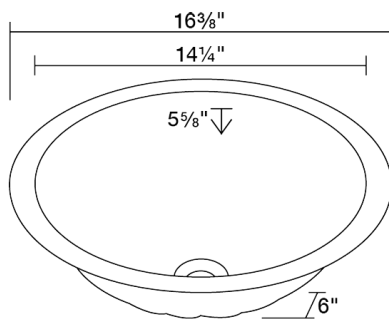

Dimensions

Accessories

No Available Accessories

Features

Tech Specs

- Undermount, Topmount, or Vessel Installation
- Brushed Satin Finish
- Center Drain
- One-Piece Construction
- Naturally Antibacterial
- Cardboard Cutout Template Included
- Installation Hardware Included
- Lifetime Warranty