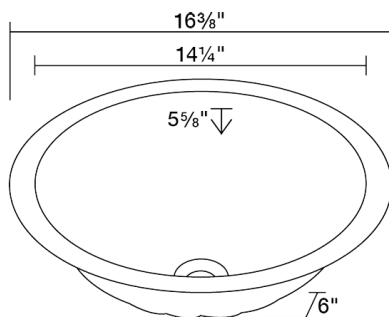

# S429

16 3/8" x 16 3/8" x 6"

Our handcrafted copper sinks add warmth and richness to a variety of décors. They come in a hammered finish with a beautifully aged patina. The hammered finish helps to hide small scratches that may occur over the lifetime of the sink.

### Dimensions

\*Due to the handmade nature of this sink, dimensions may vary up to ~1/4"