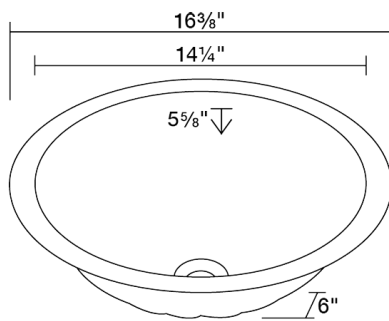

# S429

16 3/8" x 16 3/8" x 6"

Our handcrafted copper sinks add warmth and richness to a variety of décors. They come in a hammered finish with a beautifully aged patina. The hammered finish helps to hide small scratches that may occur over the lifetime of the sink.

### Dimensions

\*Due to the handmade nature of this sink, dimensions may vary up to ~1/4"