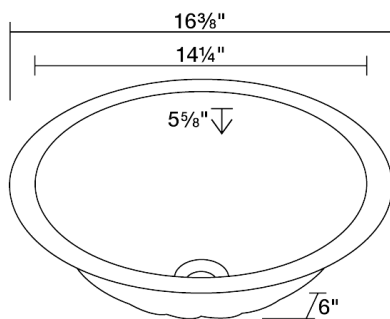

Dimensions

Accessories

No Available Accessories

Features

Tech Specs

- Undermount, Topmount, or Vessel Installation
- Brushed Satin Finish
- Center Drain
- Scratch Resistant
- One-Piece Construction
- Naturally Antibacterial
- Cardboard Cutout Template Included
- Installation Hardware Included
- Lifetime Warranty