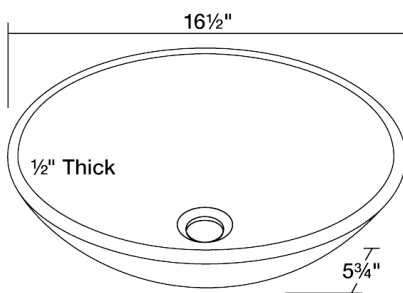

Foil Undertone Blue Glass Vessel Sink

S446

16 1/2" x 16 1/2" x 5 3/4"

Our line of glass sinks will add elegant beauty to your bathroom. They are manufactured using fully tempered glass, which is stronger and can withstand higher temperatures than normal glass. The glass is nonporous and will not absorb odor or stains making it a very clean option. Our glass sinks are covered by a limited lifetime warranty.

Dimensions

Accessories

Features

Tech Specs

- Tempered Glass
- Lifetime Warranty
- Foil-Undertone Glass Sink