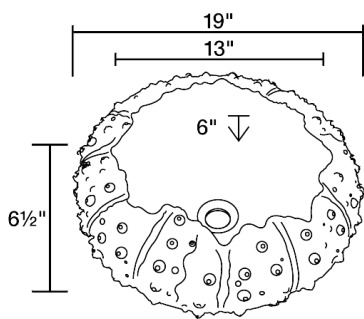

### Dimensions

# S469

19" x 19" x 6 1/2"

### Tech Specs

- Vessel Installation
- 21" Minimum Cabinet Size
- Antique Patina Finish
- Center Drain
- One-Piece Construction
- Lifetime Warranty