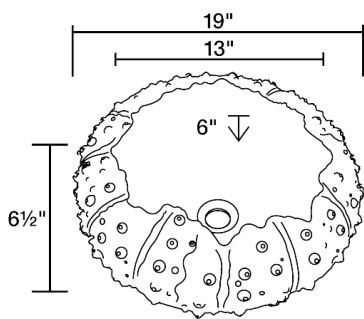

Dimensions

Accessories

S469

19" x 19" x 6 1/2"

Features

Tech Specs

- Vessel Installation
- Antique Patina Finish
- Center Drain
- One-Piece Construction
- Lifetime Warranty