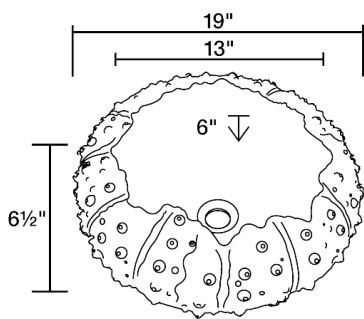

Dimensions

Accessories

S469

19" x 19" x 6 1/2"

Features

Tech Specs

- Vessel Installation
- 21" Minimum Cabinet Size
- Antique Patina Finish
- Center Drain
- One-Piece Construction
- Lifetime Warranty