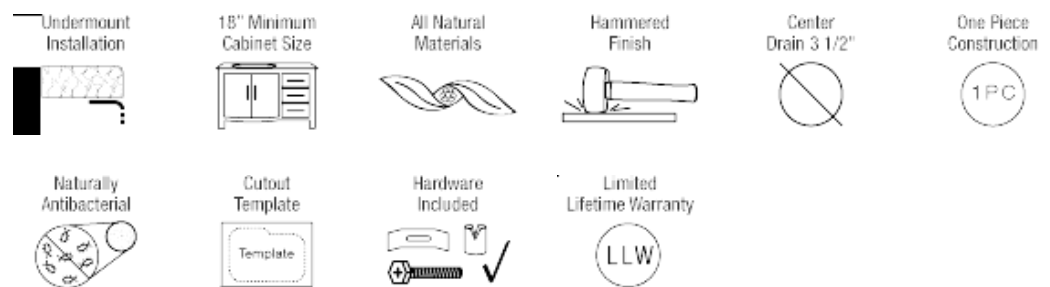

Tech Specs

- Undermount Installation
- Hammered Finish
- Center Drain
- One-Piece Construction
- Naturally Antibacterial
- Cardboard Cutout Template Included
- Installation Hardware Included
- Lifetime Warranty