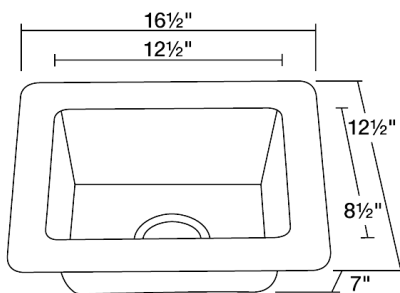

Dimensions

Accessories

Features

Tech Specs

- Undermount Installation
- Hammered Finish
- Center Drain
- One-Piece Construction
- Naturally Antibacterial
- Cardboard Cutout Template Included
- Installation Hardware Included
- Lifetime Warranty