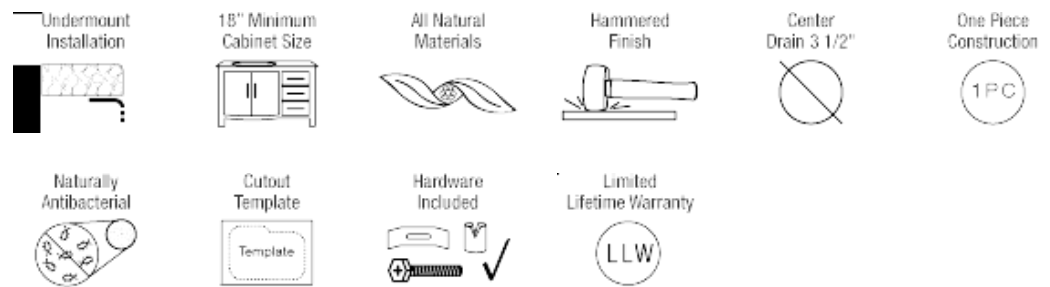

Tech Specs

- Undermount Installation
- Hammered Finish
- Center Drain
- One-Piece Construction
- Naturally Antibacterial
- Cardboard Cutout Template Included
- Installation Hardware Included
- Lifetime Warranty