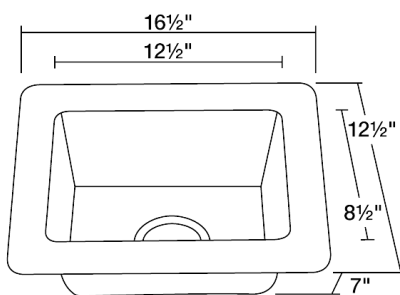

Dimensions

Accessories

Features