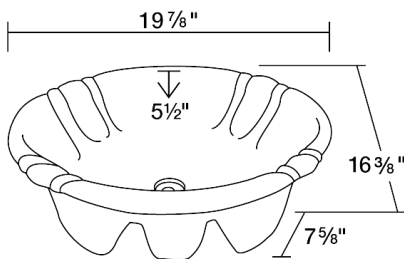

Porcelain Vessel / Drop-In Sink

Our porcelain sinks are made of true vitreous china and are triple glazed to create the strongest sink you will find. All of our porcelain sinks are covered by a limited lifetime warranty. All undermount sinks come with a cardboard cutout template and mounting hardware.

Dimensions

Accessories

S51810B

19 7/8" x 16 3/8" x 7 5/8"

Features

Vessel or Drop-in Installation

cUPC Certified

21" Minimum Cabinet Size

Limited Lifetime Warranty

True Vitreous China

Multiple Colors Available

Cutout Template

No Hardware Needed

Tech Specs

- Available in White and Bisque.
- Topmount or Vessel Installation
- 21" Minimum Cabinet Size
- True Vitreous China
- Multiple Colors Available
- No Hardware Needed
- cUPC Certified (Uniform Plumbing Code)
- Lifetime Warranty