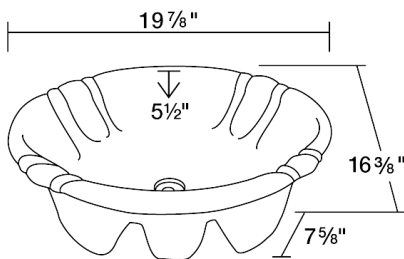

Vessel / Drop-In Porcelain Sink

Our porcelain sinks are made of true vitreous china and are triple glazed to create the strongest sink you will find. All of our porcelain sinks are covered by a limited lifetime warranty. All undermount sinks come with a cardboard cutout template and mounting hardware.

Dimensions

Accessories

S51810W

19 7/8" x 16 3/8" x 7 5/8"

Features

Vessel or Drop-in Installation

cUPC Certified

21" Minimum Cabinet Size

Limited Lifetime Warranty

True Vitreous China

Multiple Colors Available

Cutout Template

No Hardware Needed

Tech Specs

- Available in White and Bisque.
- Topmount or Vessel Installation
- 21" Minimum Cabinet Size
- True Vitreous China
- Multiple Colors Available
- No Hardware Needed
- cUPC Certified (Uniform Plumbing Code)
- Lifetime Warranty