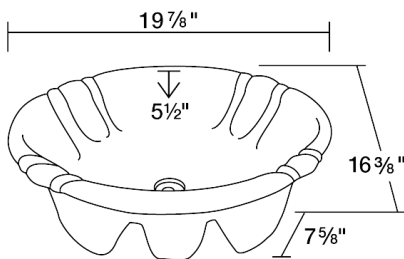

Vessel / Drop-In Porcelain Sink

Our porcelain sinks are made of true vitreous china and are triple glazed to create the strongest sink you will find. All of our porcelain sinks are covered by a limited lifetime warranty. All undermount sinks come with a cardboard cutout template and mounting hardware.

Dimensions

Accessories

S51810W

19 7/8" x 16 3/8" x 7 5/8"

Features

Vessel or Drop-in Installation

21" Minimum Cabinet Size

True Vitreous China

Multiple Colors Available

Cutout Template

No Hardware Needed

cUPC Certified

Limited Lifetime Warranty

Tech Specs

- Available in White and Bisque.
- Topmount or Vessel Installation
- 21" Minimum Cabinet Size
- True Vitreous China
- Multiple Colors Available
- No Hardware Needed
- cUPC Certified (Uniform Plumbing Code)
- Lifetime Warranty