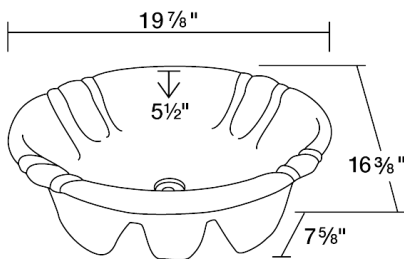

Vessel / Drop-In Porcelain Sink

Our porcelain sinks are made of true vitreous china and are triple glazed to create the strongest sink you will find. All of our porcelain sinks are covered by a limited lifetime warranty. All undermount sinks come with a cardboard cutout template and mounting hardware.

S51810W

19 7/8" x 16 3/8" x 7 5/8"

Dimensions

Accessories

Features

Tech Specs

- Available in White and Bisque.
- Topmount or Vessel Installation
- True Vitreous China
- No Hardware Needed
- Lifetime Warranty