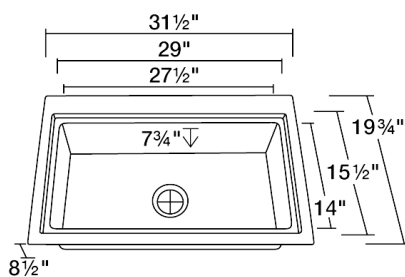

S519

31 1/2" x 19 3/4" x 8 1/2"

Dimensions

*Due to the handmade nature of this sink, dimensions may vary up to ~1/8"

Accessories

Features

Tech Specs

- Undermount or Topmount Installation
- 33" Minimum Cabinet Size
- All-Natural Materials - Eco-Friendly and Recyclable
- Hammered Finish
- Center Drain
- Thick Sound Dampener Rubber Pad
- Fully Insulated
- One-Piece Construction
- Naturally Antibacterial
- Cardboard Cutout Template Included
- Installation Hardware Included