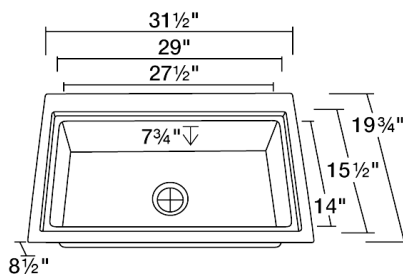

S519

31 1/2" x 19 3/4" x 8 1/2"

Dimensions

*Due to the handmade nature of this sink, dimensions may vary up to ~1/8"

Accessories

Features

Tech Specs

- Undermount or Topmount Installation
- 33" Minimum Cabinet Size
- All-Natural Materials - Eco-Friendly and Recyclable
- Hammered Finish
- Center Drain
- Thick Sound Dampener Rubber Pad
- Fully Insulated
- One-Piece Construction
- Naturally Antibacterial
- Cardboard Cutout Template Included
- Installation Hardware Included