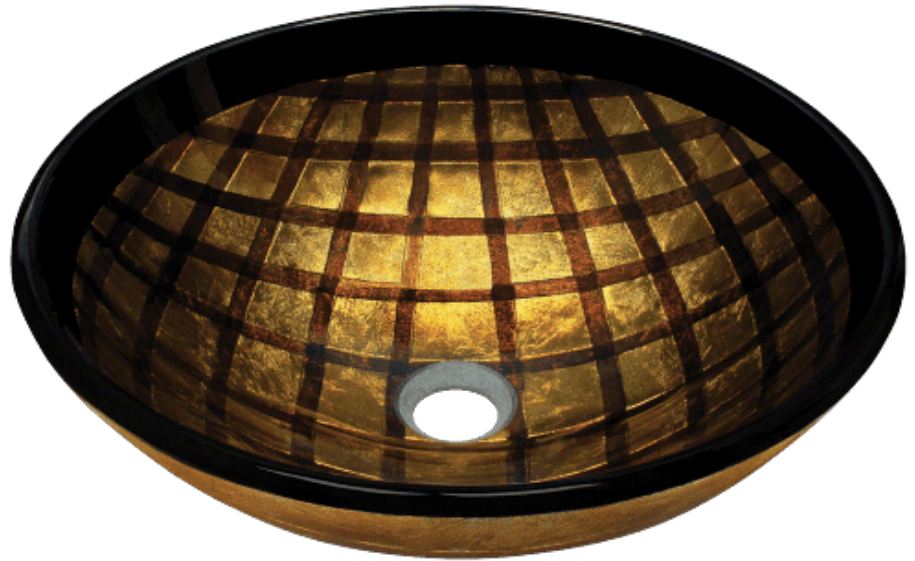

Foil Undertone Glass Vessel Sink

S536

16 1/2" x 16 1/2" x 5 3/4"

Our line of glass sinks will add elegant beauty to your bathroom. They are manufactured using fully tempered glass, which is stronger and can withstand higher temperatures than normal glass. The glass is nonporous and will not absorb odor or stains making it a very clean option. Our glass sinks are covered by a limited lifetime warranty.

Dimensions

Accessories

Features

Tech Specs

- Tempered Glass
- Lifetime Warranty
- Foil-Undertone Glass Sink