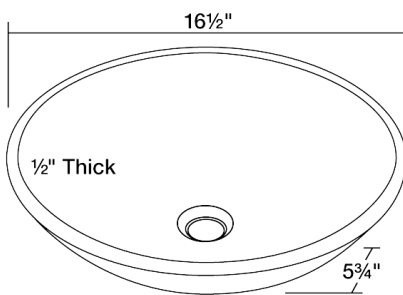

Foil Undertone Glass Vessel Sink

S536

16 1/2" x 16 1/2" x 5 3/4"

Our line of glass sinks will add elegant beauty to your bathroom. They are manufactured using fully tempered glass, which is stronger and can withstand higher temperatures than normal glass. The glass is nonporous and will not absorb odor or stains making it a very clean option. Our glass sinks are covered by a limited lifetime warranty.

Dimensions

Accessories

Features

Tech Specs

- Tempered Glass
- Lifetime Warranty
- Foil-Undertone Glass Sink