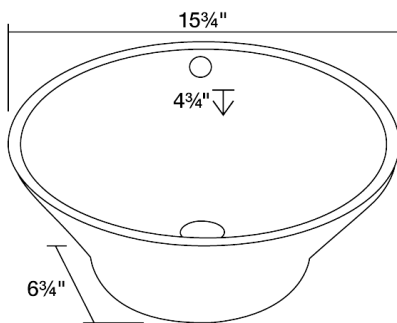

### Dimensions

# S559

15 3/4" x 15 3/4" x 6 3/4"

### Tech Specs

- Vessel Installation
- 18" Minimum Cabinet Size
- Antique Patina Finish
- Center Drain
- One-Piece Construction
- Lifetime Warranty