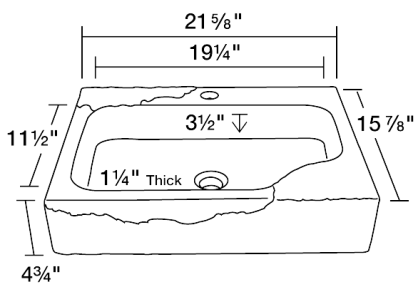

### Dimensions

### Tech Specs

- Vessel Installation
- 24" Minimum Cabinet Size
- Hand-Polished Granite
- Lifetime Warranty