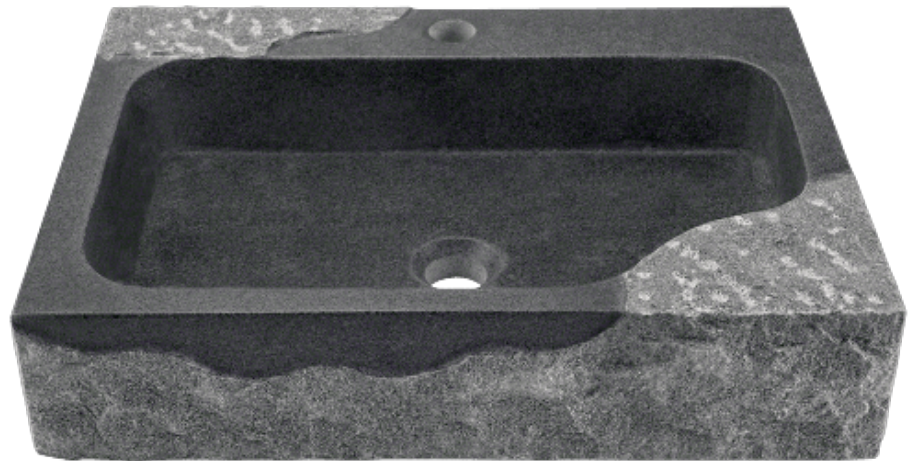

## Impala Black Granite Vessel Sink

# S568

21 5/8" x 15 7/8" x 4 3/4"

Our stone sinks are available in a variety of colors to fit any unique style. They are very durable and add natural beauty to your bathroom. The sinks are carved from natural stone blocks and polished by hand which gives the sinks a smooth easy to clean finish. The stone will not absorb odor or stains, making the sinks easy to maintain. Our stone sinks are covered by a limited lifetime warranty.

### Dimensions