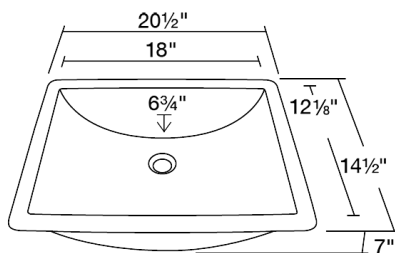

Single Bowl Copper Sink

S629

20 1/2" x 14 1/2" x 7"

Our handcrafted copper sinks add warmth and richness to a variety of décors. They come in a hammered finish with a beautifully aged patina. The hammered finish helps to hide small scratches that may occur over the lifetime of the sink.

Dimensions

Accessories

No Available Accessories

Features

Tech Specs

- Undermount Installation
- 21" Minimum Cabinet Size
- Hammered Finish
- Offset Drain

- One-Piece Construction
- Naturally Antibacterial
- Cardboard Cutout Template Included
- Installation Hardware Included
- Lifetime Warranty