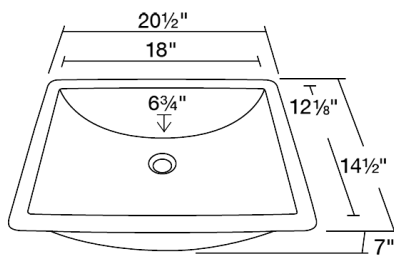

Single Bowl Copper Sink

S629

20 1/2" x 14 1/2" x 7"

Our handcrafted copper sinks add warmth and richness to a variety of décors. They come in a hammered finish with a beautifully aged patina. The hammered finish helps to hide small scratches that may occur over the lifetime of the sink.

Dimensions

Accessories

No Available Accessories

Features

Tech Specs

- Undermount Installation
- 21" Minimum Cabinet Size
- Hammered Finish
- Offset Drain

- One-Piece Construction
- Naturally Antibacterial
- Cardboard Cutout Template Included
- Installation Hardware Included
- Lifetime Warranty