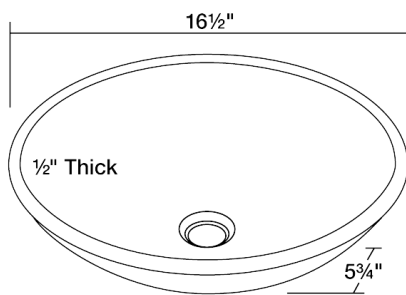

Foil Undertone Glass Vessel Sink

S636

16 1/2" x 16 1/2" x 5 3/4"

Our line of glass sinks will add elegant beauty to your bathroom. They are manufactured using fully tempered glass, which is stronger and can withstand higher temperatures than normal glass. The glass is nonporous and will not absorb odor or stains making it a very clean option. Our glass sinks are covered by a limited lifetime warranty.

Dimensions

Accessories

Features

Tech Specs

- Tempered Glass
- Lifetime Warranty
- Foil-Undertone Glass Sink