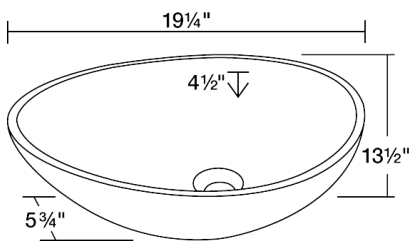

### Dimensions

# S659

19 1/4" x 13 1/2" x 5 3/4"

### Tech Specs

- Vessel Installation
- 21" Minimum Cabinet Size
- Antique Patina Finish
- One-Piece Construction
- Lifetime Warranty
- Center Drain