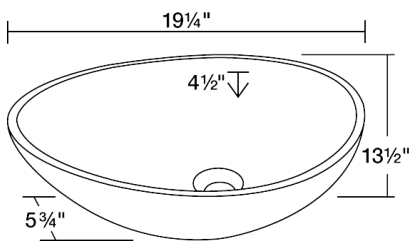

Dimensions

Accessories

S659

19 1/4" x 13 1/2" x 5 3/4"

Features

Tech Specs

- Vessel Installation
- 21" Minimum Cabinet Size
- Antique Patina Finish
- One-Piece Construction
- Lifetime Warranty