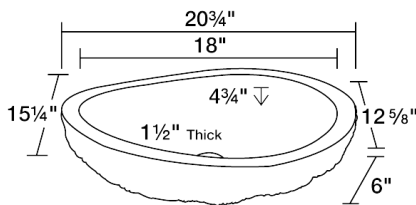

Dimensions

Accessories

Features

Tech Specs

- Vessel Installation
- 21" Minimum Cabinet Size
- 1 1/2" Thick Bowl
- Hand-Polished Granite
- Lifetime Warranty