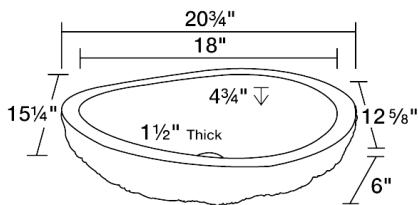

Dimensions

Accessories

Features

Tech Specs

- Vessel Installation
- 21" Minimum Cabinet Size
- 1 1/2" Thick Bowl
- Hand-Polished Granite
- Lifetime Warranty