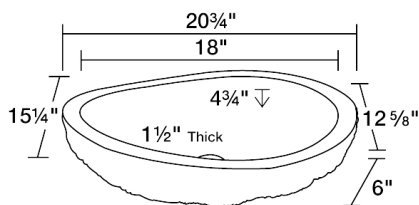

### Dimensions

### Tech Specs

- Vessel Installation
- 21" Minimum Cabinet Size
- 1 1/2" Thick Bowl
- Hand-Polished Granite
- Lifetime Warranty