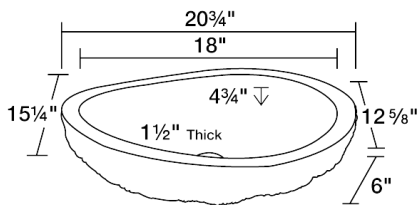

### Dimensions

### Tech Specs

- Vessel Installation
- 21" Minimum Cabinet Size
- 1 1/2" Thick Bowl
- Hand-Polished Granite
- Lifetime Warranty