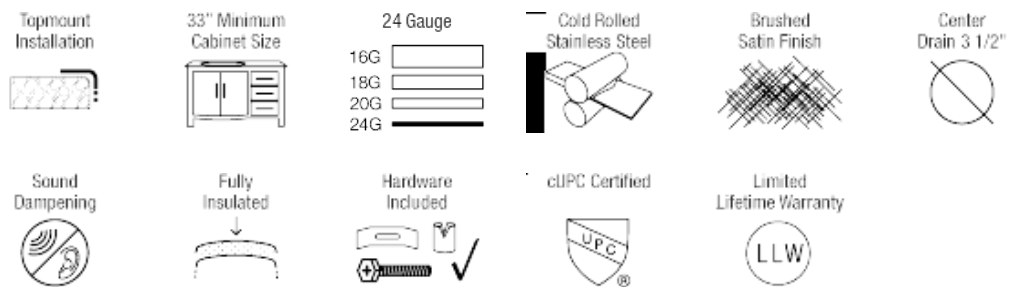

Dimensions

Accessories

S6T205MX

33" x 22" x 6"

Features

Tech Specs

- Topmount Installation
- 33" Minimum Cabinet Size
- 24-Gauge Steel
- Certified High-Quality 300 Series Stainless Steel
- Brushed Satin Finish
- Center Drain
- Thick Sound Dampener Rubber Pad
- Fully Insulated
- One-Piece Construction
- Installation Hardware Included
- Lifetime Warranty