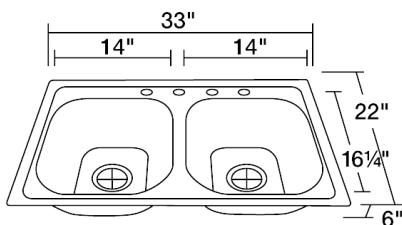

Dimensions

Accessories

S6T205MX

33" x 22" x 6"

Features

Tech Specs

- Topmount Installation
- 33" Minimum Cabinet Size
- 24-Gauge Steel
- Certified High-Quality 300 Series Stainless Steel
- Brushed Satin Finish
- Center Drain
- Thick Sound Dampener Rubber Pad
- Fully Insulated
- One-Piece Construction
- Installation Hardware Included
- Lifetime Warranty