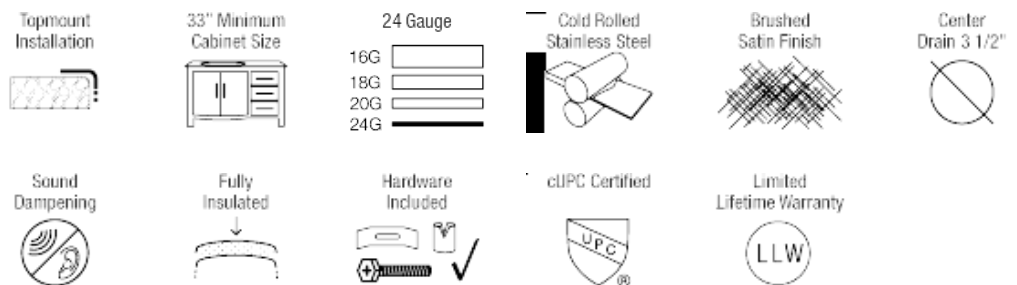

Dimensions

Accessories

S6T205MX

33" x 22" x 6"

Features

Tech Specs

- Topmount Installation
- 33" Minimum Cabinet Size
- 24-Gauge Steel
- Certified High-Quality 300 Series Stainless Steel
- Brushed Satin Finish
- Center Drain
- Thick Sound Dampener Rubber Pad
- Fully Insulated
- One-Piece Construction
- Installation Hardware Included
- Lifetime Warranty