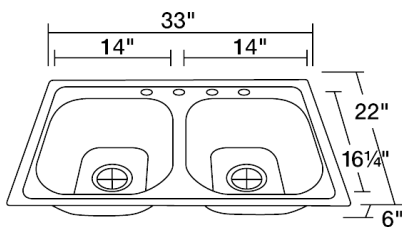

Dimensions

Accessories

S6T205MX

33" x 22" x 6"

Features

Tech Specs

- Topmount Installation
- 33" Minimum Cabinet Size
- 24-Gauge Steel
- Certified High-Quality 300 Series Stainless Steel
- Brushed Satin Finish
- Center Drain
- Thick Sound Dampener Rubber Pad
- Fully Insulated
- One-Piece Construction
- Installation Hardware Included
- Lifetime Warranty