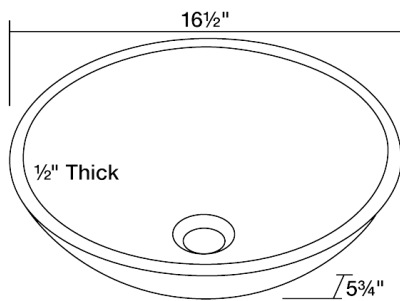

Foil Undertone Glass Vessel Sink

S706

16 1/2" x 16 1/2" x 5 3/4"

Our line of glass sinks will add elegant beauty to your bathroom. They are manufactured using fully tempered glass, which is stronger and can withstand higher temperatures than normal glass. The glass is nonporous and will not absorb odor or stains making it a very clean option. Our glass sinks are covered by a limited lifetime warranty.

Dimensions

Accessories

Features

Tech Specs

- Tempered Glass
- Lifetime Warranty
- Foil-Undertone Glass Sink