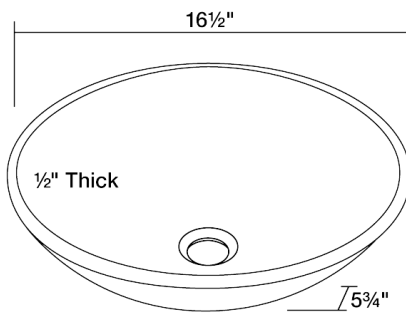

Silver Mesh Glass Vessel Sink

S716

16 1/2" x 16 1/2" x 5 3/4"

Our line of glass sinks will add elegant beauty to your bathroom. They are manufactured using fully tempered glass, which is stronger and can withstand higher temperatures than normal glass. The glass is nonporous and will not absorb odor or stains making it a very clean option. Our glass sinks are covered by a limited lifetime warranty.

Dimensions

Accessories

Features

Tech Specs

- Tempered Glass
- Lifetime Warranty
- Silver-Embossed Glass Sink