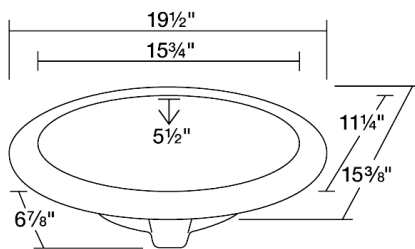

S71910W

19 1/2" x 15 3/8" x 6 7/8"

Dimensions

Accessories

Features

Drop-in Installation

21" Minimum Cabinet Size

True Vitreous China

Multiple Colors Available

Cutout Template

cUPC Certified

Limited Lifetime Warranty

Tech Specs

- Available in White and Bisque.
- Topmount Installation
- 21" Minimum Cabinet Size
- True Vitreous China
- Multiple Colors Available
- Cardboard Cutout Template Included
- cUPC Certified (Uniform Plumbing Code)
- Lifetime Warranty