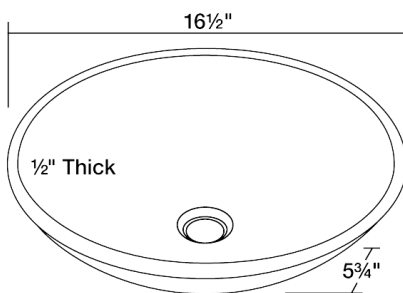

Dimensions

Accessories

Features