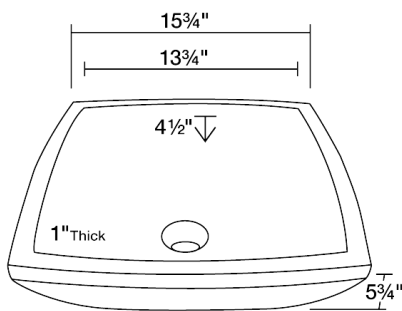

Dimensions

Accessories

Features

Tech Specs

- 1" Thick Bowl
- Hand-Polished Granite
- Lifetime Warranty
- Blue-, Green-, and Black-Colored Stone Throughout