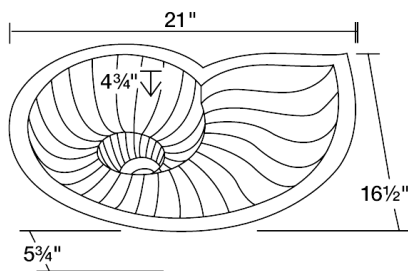

S759

21" x 16 1/2" x 5 3/4"

Dimensions

Accessories

No Available Accessories

Features

Undermount Installation

24" Minimum Cabinet Size