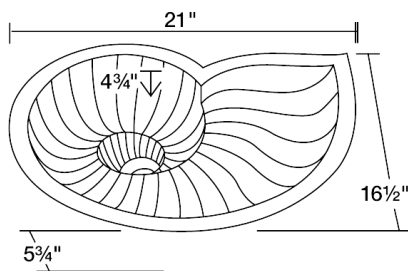

S759

21" x 16 1/2" x 5 3/4"

Dimensions

Accessories

No Available Accessories

Features

Tech Specs

- Undermount Installation
- Antique Patina Finish
- Offset Drain
- One-Piece Construction
- Installation Hardware Included
- Lifetime Warranty