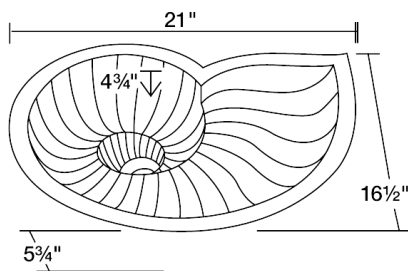

S759

21" x 16 1/2" x 5 3/4"

Dimensions

Accessories

No Available Accessories

Features

<p>Undermount Installation</p> 	<p>24" Minimum Cabinet Size</p> 	<p>Antique Finish</p> 	<p>One Piece Construction</p> 	<p>Cutout Template</p> 	<p>Hardware Included</p> 
<p>Limited Lifetime Warranty</p> 					