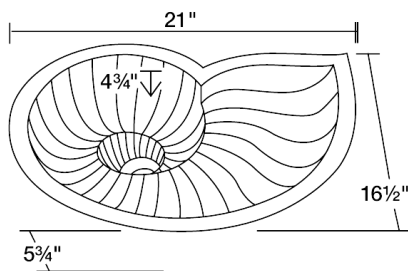

Dimensions

Accessories

No Available Accessories

S759

21" x 16 1/2" x 5 3/4"

Features

Undermount Installation

24" Minimum Cabinet Size