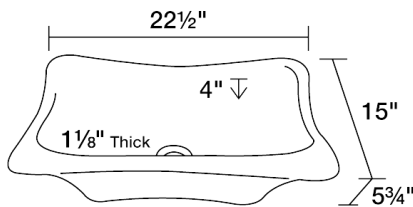

Dimensions

Accessories

Features

Tech Specs

- Vessel Installation
- 24" Minimum Cabinet Size
- 1 1/8" Thick Bowl
- Hand-Polished Marble
- Lifetime Warranty