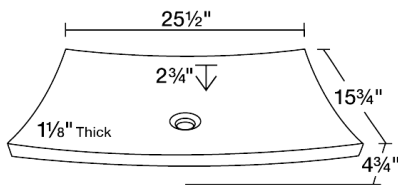

Cream Pinta Compound Marble Vessel Sink

S858

25 1/2" x 15 3/4" x 4 3/4"

Our stone sinks are available in a variety of colors to fit any unique style. They are very durable and add natural beauty to your bathroom. The sinks are carved from natural stone blocks and polished by hand which gives the sinks a smooth easy to clean finish. The stone will not absorb odor or stains, making the sinks easy to maintain. Our stone sinks are covered by a limited lifetime warranty.

Dimensions

Accessories

Features

Tech Specs

- 1 1/8" Thick Bowl
- Hand-Polished Marble
- Lifetime Warranty
- White-Colored Stone Throughout