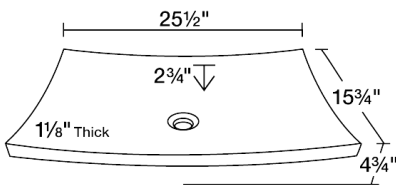

S858

25 1/2" x 15 3/4" x 4 3/4"

Dimensions

Accessories

Features

Tech Specs

- 1 1/8" Thick Bowl
- Hand-Polished Marble
- Lifetime Warranty
- White-Colored Stone Throughout