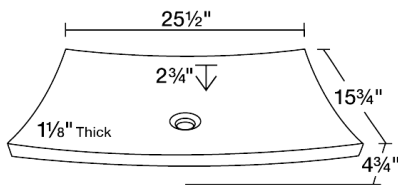

S858

25 1/2" x 15 3/4" x 4 3/4"

Dimensions

Accessories

Features

Tech Specs

- 1 1/8" Thick Bowl
- Hand-Polished Marble
- Lifetime Warranty
- White-Colored Stone Throughout