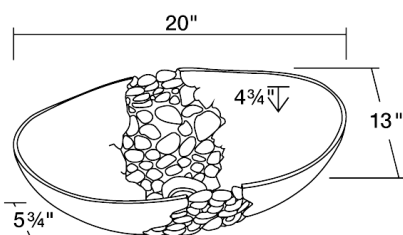

S859

20" x 13" x 5 3/4"

Dimensions

Accessories

Features

Tech Specs

- Vessel Installation
- Aged Patina Finish
- Center Drain
- One-Piece Construction
- Lifetime Warranty