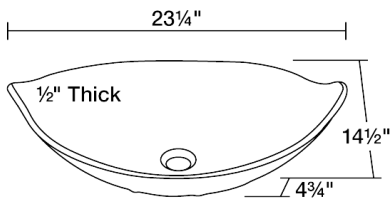

Dimensions