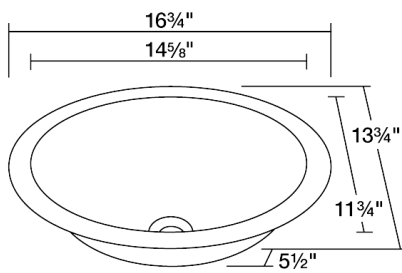

Dimensions

Accessories

No Available
Accessories

Features

Tech Specs

- Undermount or Topmount Installation
- 18" Minimum Cabinet Size
- All Natural Materials
- Hammered Finish
- One Piece Construction
- Naturally Antibacterial
- Cardboard Cutout Template Included
- Installation Hardware Included
- Lifetime Warranty