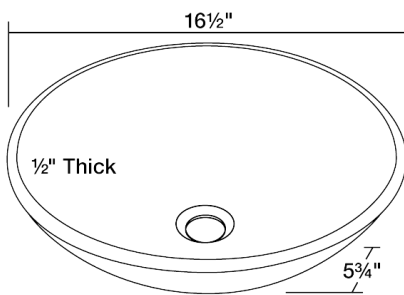

Dimensions

Accessories

Features

Tech Specs

- Tempered Glass
- Lifetime Warranty
- Foil-Embossed Glass