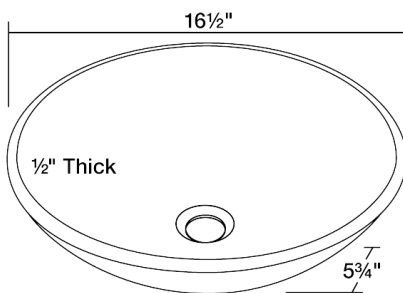

Dimensions

Accessories

Features