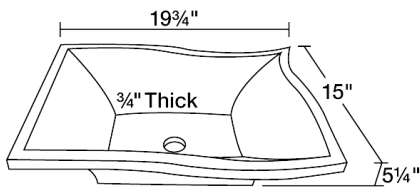

Dimensions

Accessories

Features

Tech Specs

- 3/4" Thick Bowl
- Hand-Polished Marble
- Lifetime Warranty
- Yellow-Colored Stone Throughout