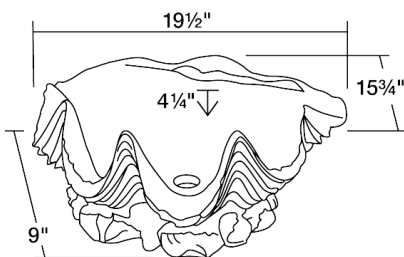

S959

19 1/2" x 15 3/4" x 9"

Dimensions

Accessories

Features

Tech Specs

- Vessel Installation
- 21" Minimum Cabinet Size
- Antique Patina Finish
- Offset Drain
- One-Piece Construction
- Lifetime Warranty