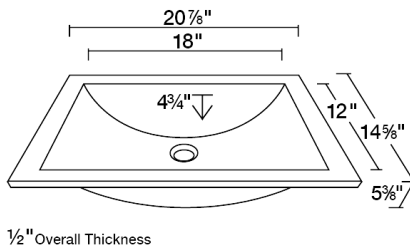

Dimensions

Accessories

Features

Undermount
Installation

24" Minimum
Cabinet Size

1/2" Thick

Tempered Glass

Multiple Colors
Available

Cutout
Template

Hardware
Included

ADA
Approved

Limited
Lifetime Warranty

Tech Specs

- Available in Crystal, Black, Coral, Aqua, Taupe, and Turquoise.
- Undermount Installation
- 24" Minimum Cabinet Size
- 1/2" Thick Bowl
- Tempered Glass
- Multiple Colors Available
- Cardboard Cutout Template Included
- Installation Hardware Included
- Lifetime Warranty
- Frosted Glass
- ADA Compliant