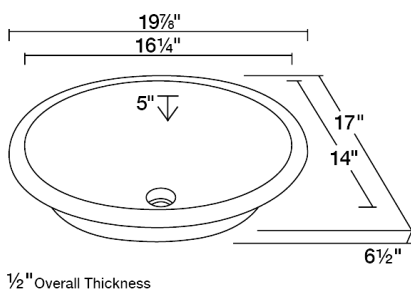

Undermount Glass Bathroom Sink

SUGMFR

19 7/8" x 17" x 6 1/2"

Our line of glass sinks will add elegant beauty to your bathroom. They are manufactured using fully tempered glass, which is stronger and can withstand higher temperatures than normal glass. The glass is nonporous and will not absorb odor or stains making it a very clean option. Our glass sinks are covered by a limited lifetime warranty.

Dimensions

Accessories

Features

Tech Specs

- Available in Crystal, Black, Coral, Aqua, Taupe, and Turquoise.
- Undermount Installation
- 21" Minimum Cabinet Size
- Tempered Glass
- Multiple Colors Available
- Cardboard Cutout Template Included
- Installation Hardware Included
- Lifetime Warranty
- Frosted Glass